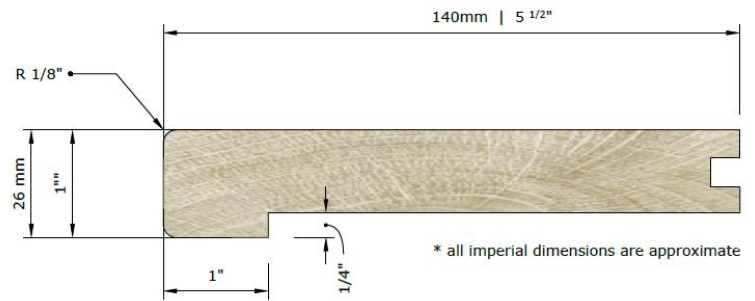

KNOWN

COLLECTION

Wood Floor Specification Sheet

3/4" European Oak Nosing

Square Edge | Eased

Grade Options:	Prime*
Overall Width:	5 1/2" 140mm
Length:	8' 2400mm
Overall Thickness:	1" 26mm
Assembly:	Solid
Profile/Edges:	Square with Eased Front Edge
Finish Options:	Known Collection European Oak Finishes *Walnut Finishes – Grade to be Rustic unless special order Available upon Request

FSC:

*All Imperial Dimensions Are Approximate

3/4" Square European Oak Nosing

Bullnose

Grade Options:	Prime*
Overall Width:	5 1/2" 140mm
Length:	8' 2400mm
Overall Thickness:	1" 26mm
Assembly:	Solid
Profile/Edges:	Bullnose
Finish Options:	Known Collection European Oak Finishes *Walnut Finishes to be rustic unless special order Available upon Request

FSC:

*All Imperial Dimensions Are Approximate