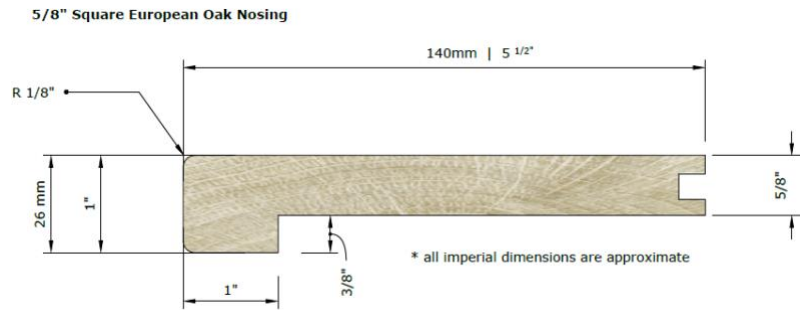

KNOWN

COLLECTION

Wood Floor Specification Sheet

5/8" European Oak Nosing

Square Profile | Eased Edge

Grade Options:	Prime
Overall Width:	5 1/2" 140mm
Length:	8' 2400mm
Overall Thickness:	1" 26mm
Assembly:	Solid
Profile/Edges:	Square with Eased Front Edge
Finish Options:	Known Collection European Oak Finishes
FSC:	Available upon Request

*All Imperial Dimensions Are Approximate

Bullnose

Grade Options:	Prime
Overall Width:	5 1/2" 140mm
Length:	8' 2400mm
Overall Thickness:	1" 26mm
Assembly:	Solid
Profile/Edges:	Bullnose
Finish Options:	Known Collection European Oak Finishes Walnut Finishes
FSC:	Available upon Request

*All Imperial Dimensions Are Approximate